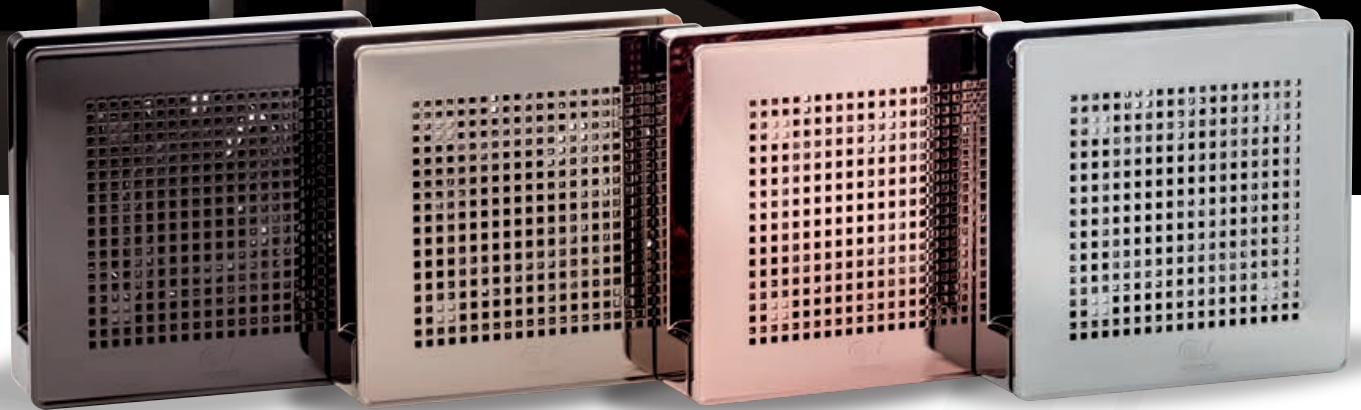

www.vortice-export.com

NEW

PUNTO EVO Gold

WALL AXIAL FANS

An Italian Jewel

The GOLD versions of PUNTO EVO feature a stylish metallic mirror finish obtained through advanced technologies.

Black, Yellow, Pink, White

Choose your Gold

The GOLD versions of PUNTO EVO feature a stylish metallic mirror finish in four colour nuances (Pink, Yellow, Black and White Gold) obtained through advanced technologies, providing an attractive and distinctive style, durability and wear resistance.

PUNTO EVO BLACK GOLD
2 models, dia. 100,
Long Life and Long Life Timer

- ME 100/4" LL BLACK GOLD
Code 11308
- ME 100/4" LL T BLACK GOLD
Code 11318

PUNTO EVO YELLOW GOLD
2 models, dia. 100,
Long Life and Long Life Timer

PUNTO EVO WHITE GOLD
2 models, dia. 100,
Long Life and Long Life Timer

- ME 100/4" LL WHITE GOLD
Code 11309
- ME 100/4" LL T WHITE GOLD
Code 11319

NEW

PUNTO EVO Gold

WALL AXIAL FANS

www.vortice-export.com

TECHNICAL DATA