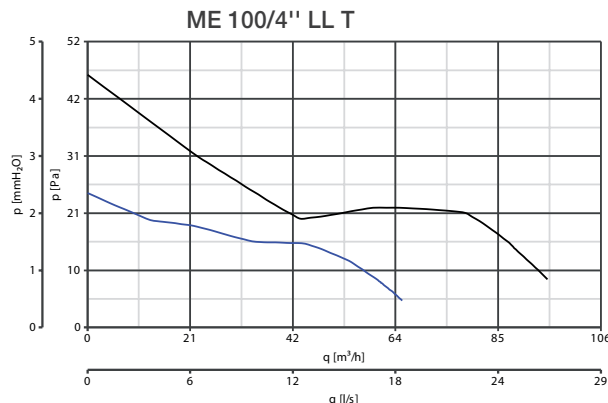

PUNTO EVO WHITE GOLD
2 models, dia. 100,
Long Life and Long Life Timer

- ME 100/4" LL WHITE GOLD
Code 11309
- ME 100/4" LL T WHITE GOLD
Code 11319

NEW

PUNTO EVO Gold

WALL AXIAL FANS

www.vortice-export.com

TECHNICAL DATA

Models	Code		V - 50 Hz	W min/max	A min/max	RPM min/max	Max Airflow		Max Pressure		Lp dB(A) 3m min/max	°C max	IP
		timer					m ³ /h min/max	l/s min/max	mmH ₂ O min/max	Pa min/max			
ME 100/4" LL YELLOW GOLD	11306	11316	230	5 9	0.039 0.052	1700 2240	65 95	18.1 26.4	2.5 4.7	24.52 46.09	20.8 26.9	50	45
ME 100/4" LL PINK GOLD	11307	11317											
ME 100/4" LL BLACK GOLD	11308	11318											
ME 100/4" LL WHITE GOLD	11309	11319											

LONG LIFE 30.000 h

PERFORMANCE CURVES

DIMENSIONS

Models	A	B	C	Ø D	E	F	G	H	Ø L	Kg
ME 100/4" LL	159	159	116.5	98	61.5	40.5	132	132	3.5	0.60
ME 100/4" LL T										

Dimensions (mm)

Cod. 5.170.084.676	07/14
--------------------	-------