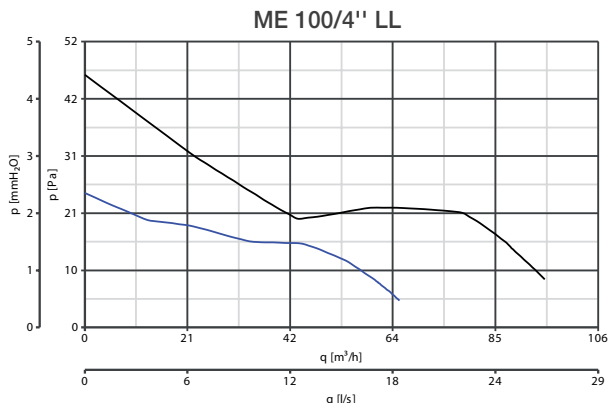

PUNTO EVO WHITE GOLD
2 models, dia. 100,
Long Life and Long Life Timer

- ME 100/4" LL WHITE GOLD
Code 11309
- ME 100/4" LL T WHITE GOLD
Code 11319

NEW

PUNTO EVO Gold

WALL AXIAL FANS

www.vortice-export.com

TECHNICAL DATA

Models	Code		V - 50 Hz	W min/max	A min/max	RPM min/max	Max Airflow		Max Pressure		Lp dB(A) 3m min/max	°C max	IP
		timer					m ³ /h min/max	l/s min/max	mmH ₂ O min/max	Pa min/max			
ME 100/4" LL YELLOW GOLD	11306	11316	230	5 9	0.039 0.052	1700 2240	65 95	18.1 26.4	2.5 4.7	24.52 46.09	20.8 26.9	50	45
ME 100/4" LL PINK GOLD	11307	11317											
ME 100/4" LL BLACK GOLD	11308	11318											
ME 100/4" LL WHITE GOLD	11309	11319											

LONG LIFE 30.000 h

PERFORMANCE CURVES

DIMENSIONS

Models	A	B	C	Ø D	E	F	G	H	Ø L	Kg
ME 100/4" LL	159	159	116.5	98	61.5	40.5	132	132	3.5	0.60
ME 100/4" LL T										

Dimensions (mm)

Cod. 5.170.084.676	07/14
--------------------	-------