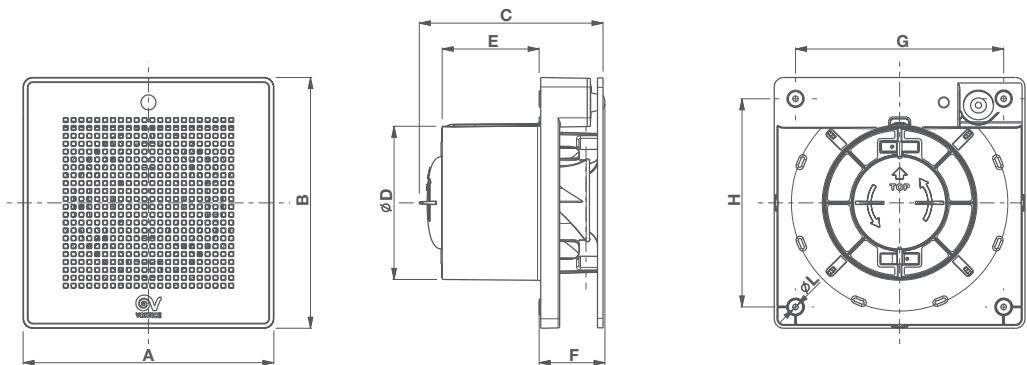

LONG LIFE 30.000 h

PERFORMANCE CURVES

DIMENSIONS

Models	A	B	C	Ø D	E	F	G	H	Ø L	Kg
ME 100/4" LL	159	159	116.5	98	61.5	40.5	132	132	3.5	0.60
ME 100/4" LL T										

Dimensions (mm)

Cod. 5.170.084.676	07/14
--------------------	-------